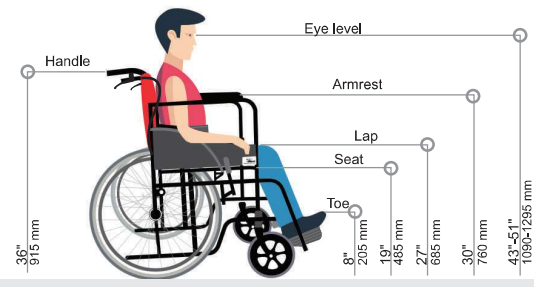

PREMIUM BASIC WHEELCHAIR CHROME

Product Code : MEPBBC1

Features

- Premium Steel Frame. Chrome Finish
- Premium Washable Upholstery
- Fixed Armrest
- Height Adjustable Footrest
- Solid Composite Castors
- Solid **Rubber** Rear Wheels
- Dual Brakes
- Fixed Seatbelt & calf strap
- Chrome finish
- Available in 2 colors

PREMIUM BASIC WHEELCHAIR POWDER COATED

Product Code : MEPRWC2

Features

- Black Powder Coated Frame
- Premium Nylon Upholstery
- Fixed PVC padded armrest
- Height Adjustable Footrest
- 8" front Solid Composite Castors
- 21" rear spoke and aluminium Solid Wheels
- Dual Brakes
- Fixed Seatbelt
- Durable Plastic footrest